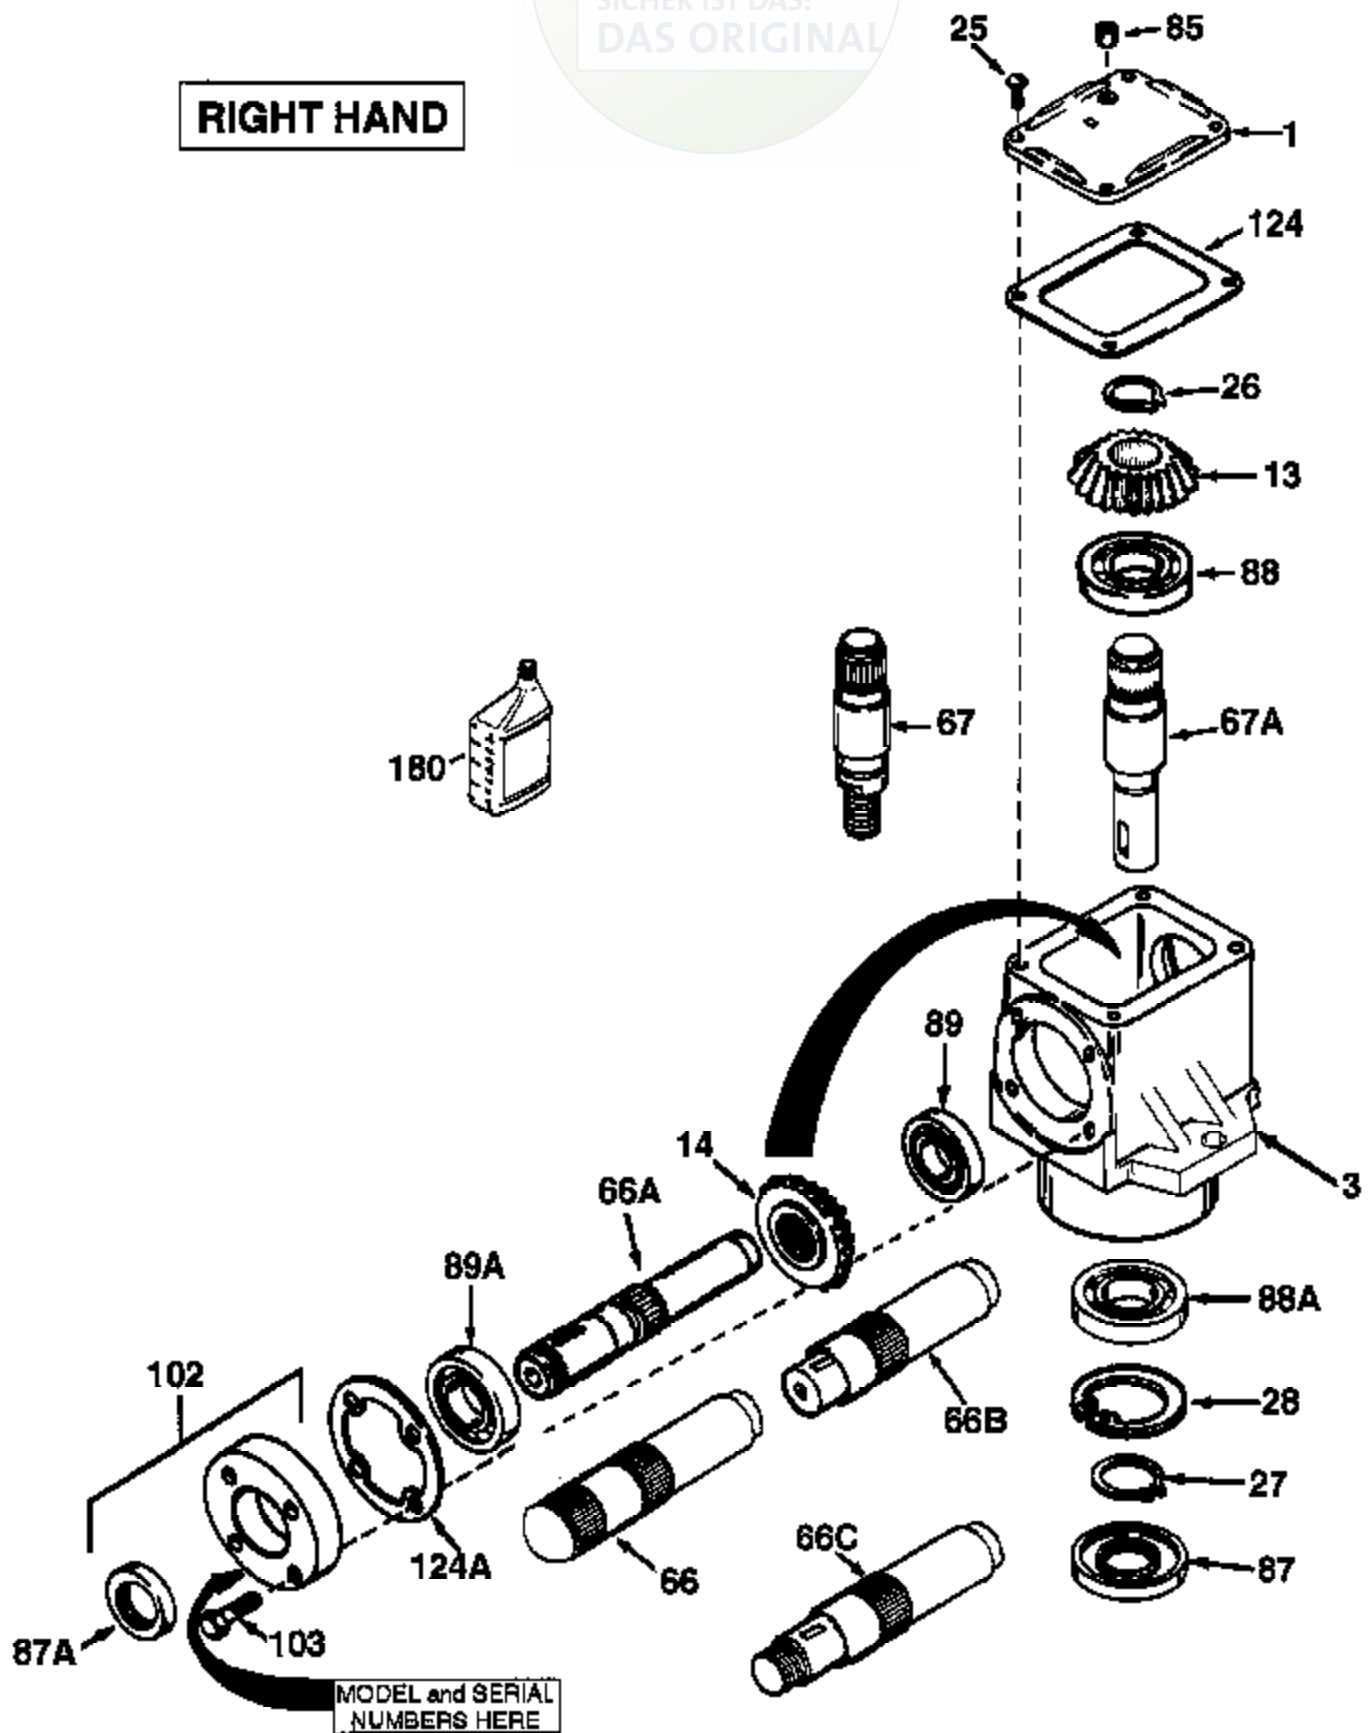

# JOIST

SICHER IST DAS:  
DAS ORIGINAL

**RIGHT HAND**

Ref #	Part Number	Qty	Description
	794416		Right Hand Head Assembly (Incl. 1 thr u 124A)
1	772034		Cover
3	770083		Right Angle Drive Housing
13	778101A		Miter Gear (17 teeth) (7/8" ID)
14	778101A		Miter Gear (17 teeth) (7/8" ID)
25	792025		Screw, 10-24 x 1/2"
26	788018		Retainer Ring
27	788019		Retainer Ring
28	792119		Snap Ring
66	776040A		Input Shaft (4-1/2" long)
67	776261		Output Shaft (4.460" long)
87	788029		Oil Seal
87A	788031	1000-1000-021	Oil Seal
88A	780034	Peerless	Ball Bearing
88	780034		Ball Bearing
89	780024		Ball Bearing
102	786029		Retainer Cap & Seal (Incl. 87A & 103)
103	792026		Screw, 1/4-20 x 7/8"
124	788028		Cover Gasket
124A	788030B		Cap Gasket
180	730229A		Gear Oil 80W90